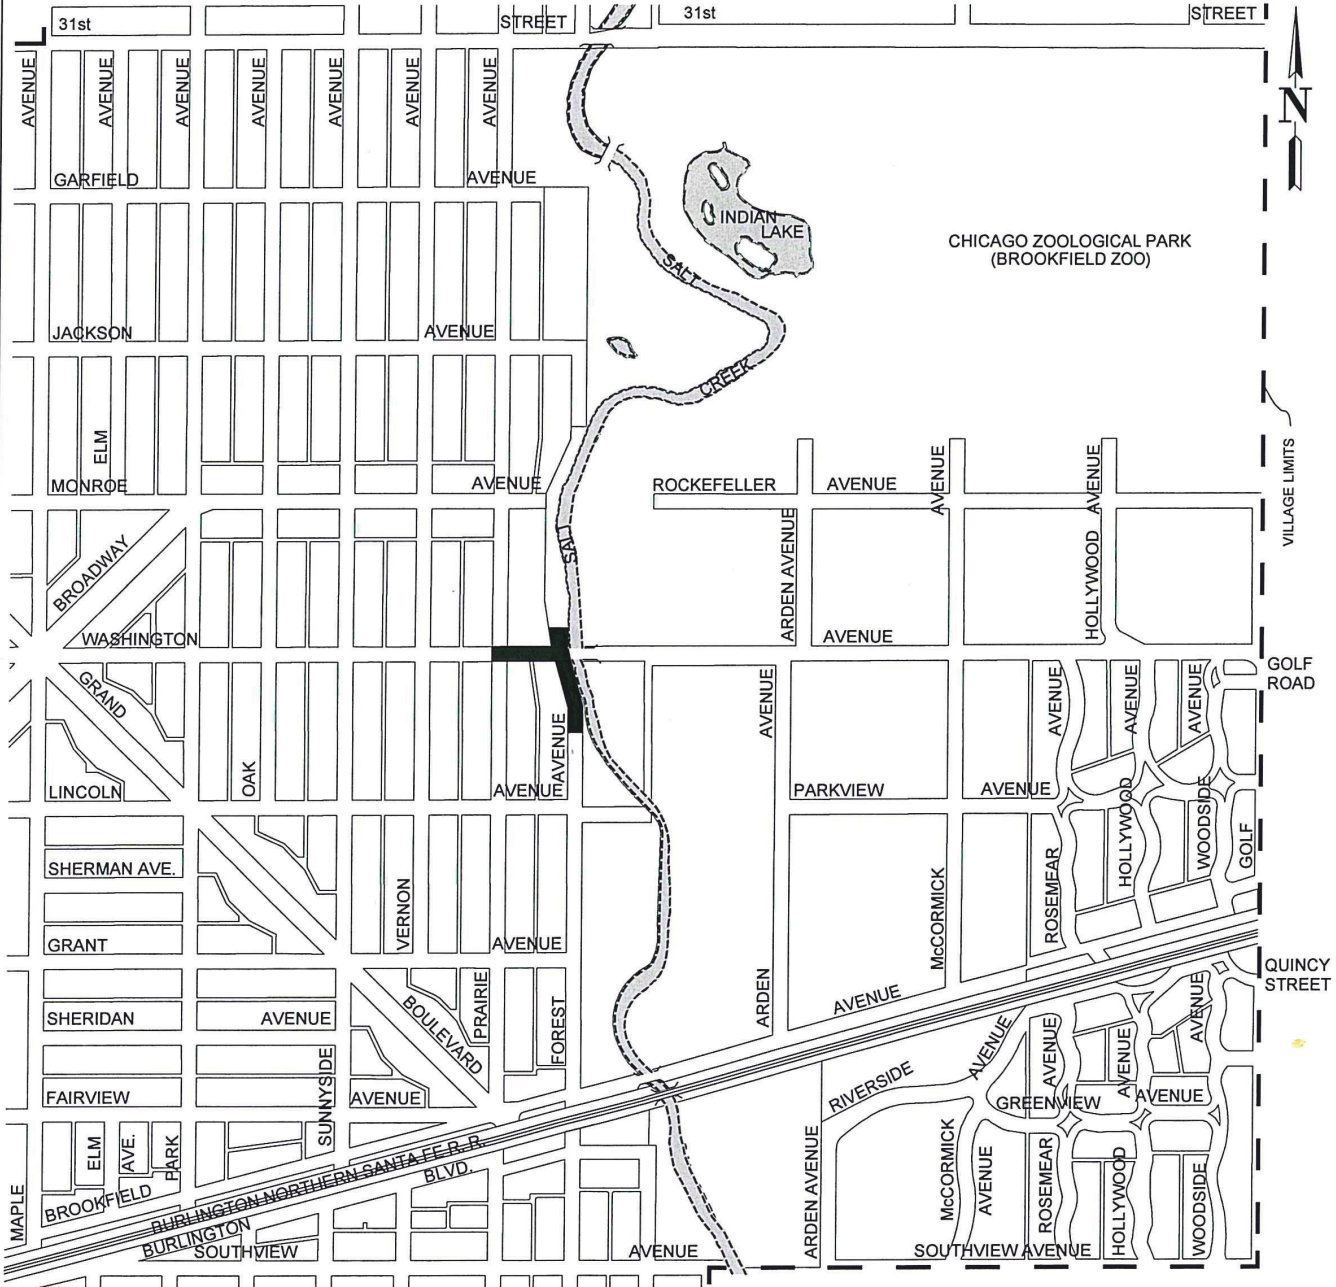

EXHIBIT 1

VILLAGE OF BROOKFIELD

STORMWATER PUMP STATION

LOCATION MAP