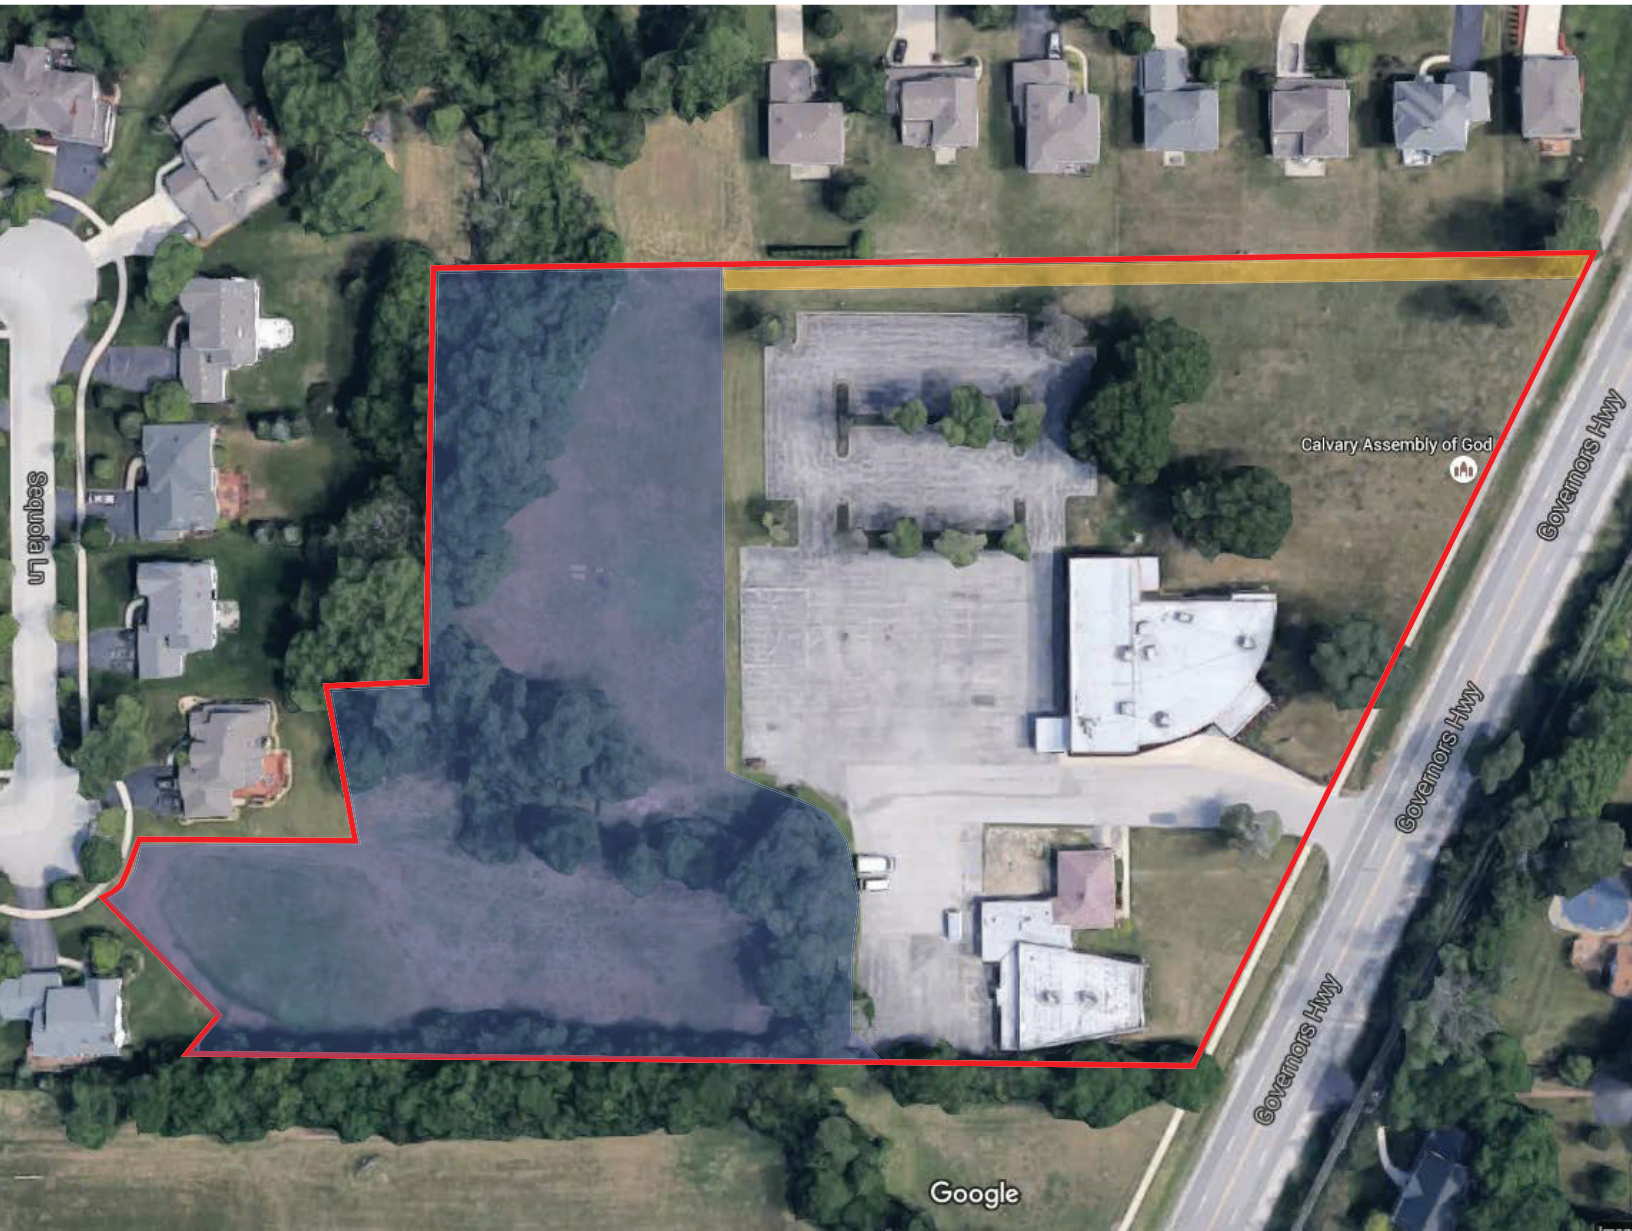

CALVARY TEMPLE ASSEMBLY OF GOD ACQUISITION PARCELS AND EASEMENT

-  TEMPORARY ACCESS EASEMENT (0.180 ACRES)
-  ACQUISITION (3.111 ACRES)
-  CALVARY TEMPLE ASSEMBLY OF GOD, INC. PROPERTY BOUNDARY