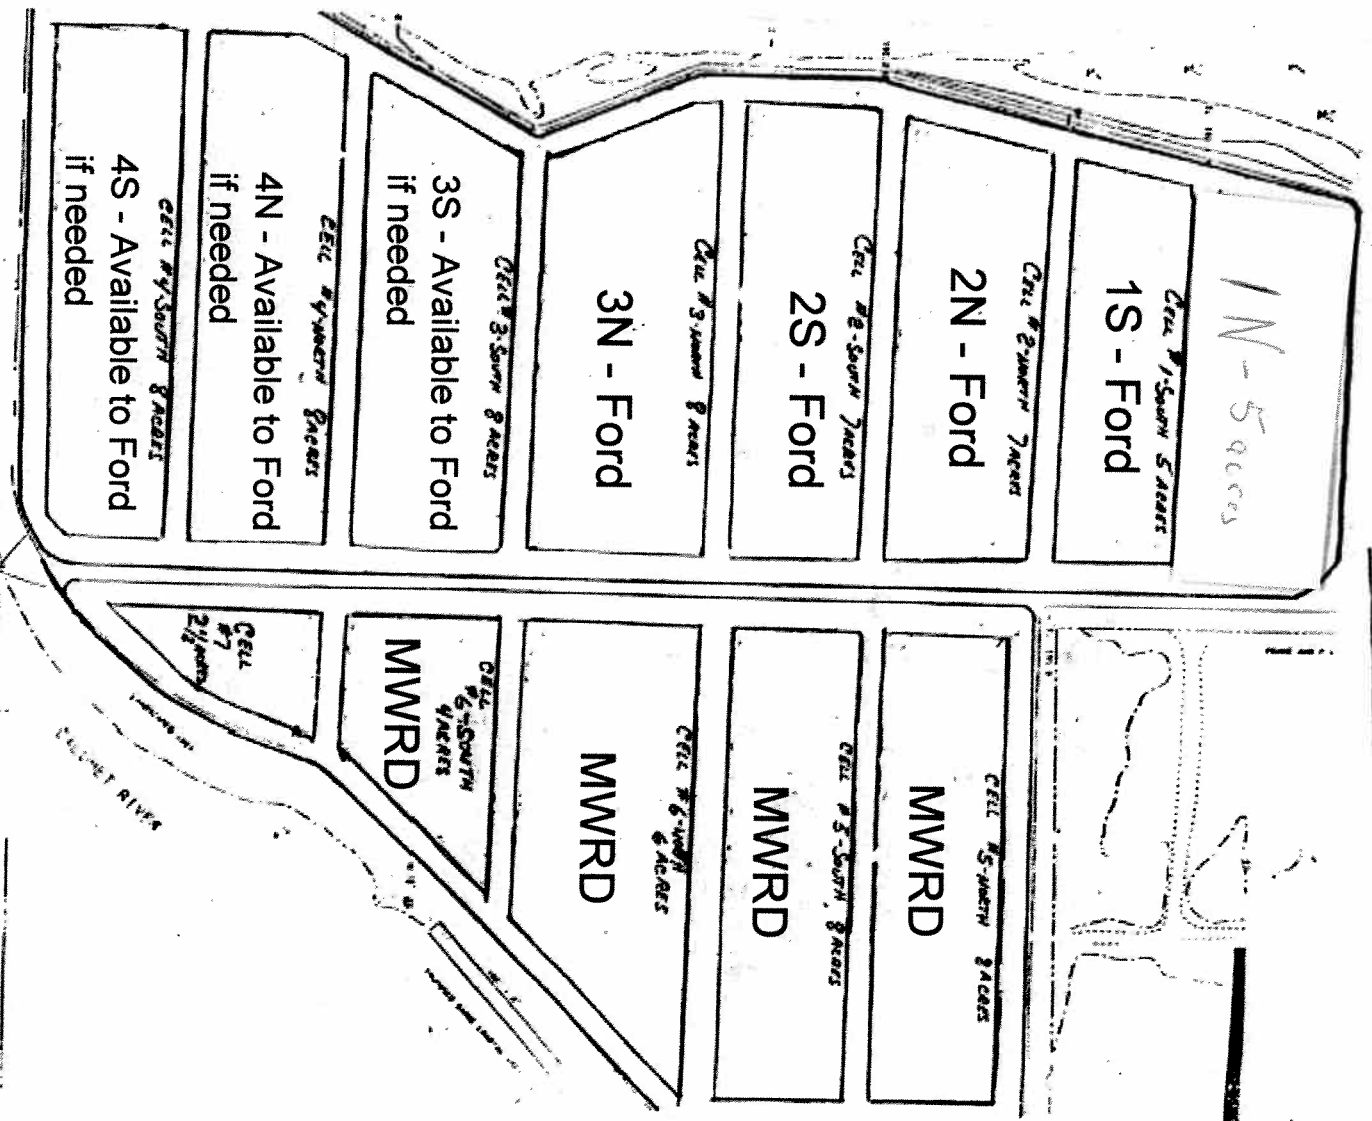

Gravel Island Site

1N - 5 acres

Cell # 1 - South 5 acres
1S - Ford

Cell # 2 - South 7 acres
2N - Ford

Cell # 3 - South 7 acres
2S - Ford

Cell # 3 - South 8 acres
3N - Ford

Cell # 3 - South 8 acres
3S - Available to Ford
if needed

Cell # 4 - South 8 acres
4N - Available to Ford
if needed

Cell # 4 - South 8 acres
4S - Available to Ford
if needed

CELL # 5 - SOUTH 3 ACRES
MWRD

CELL # 3 - SOUTH 3 ACRES
MWRD

CELL # 6 - SOUTH 4 ACRES
MWRD

CELL # 7 - SOUTH 2 1/2 ACRES
MWRD

COLUMBIAN RIVER