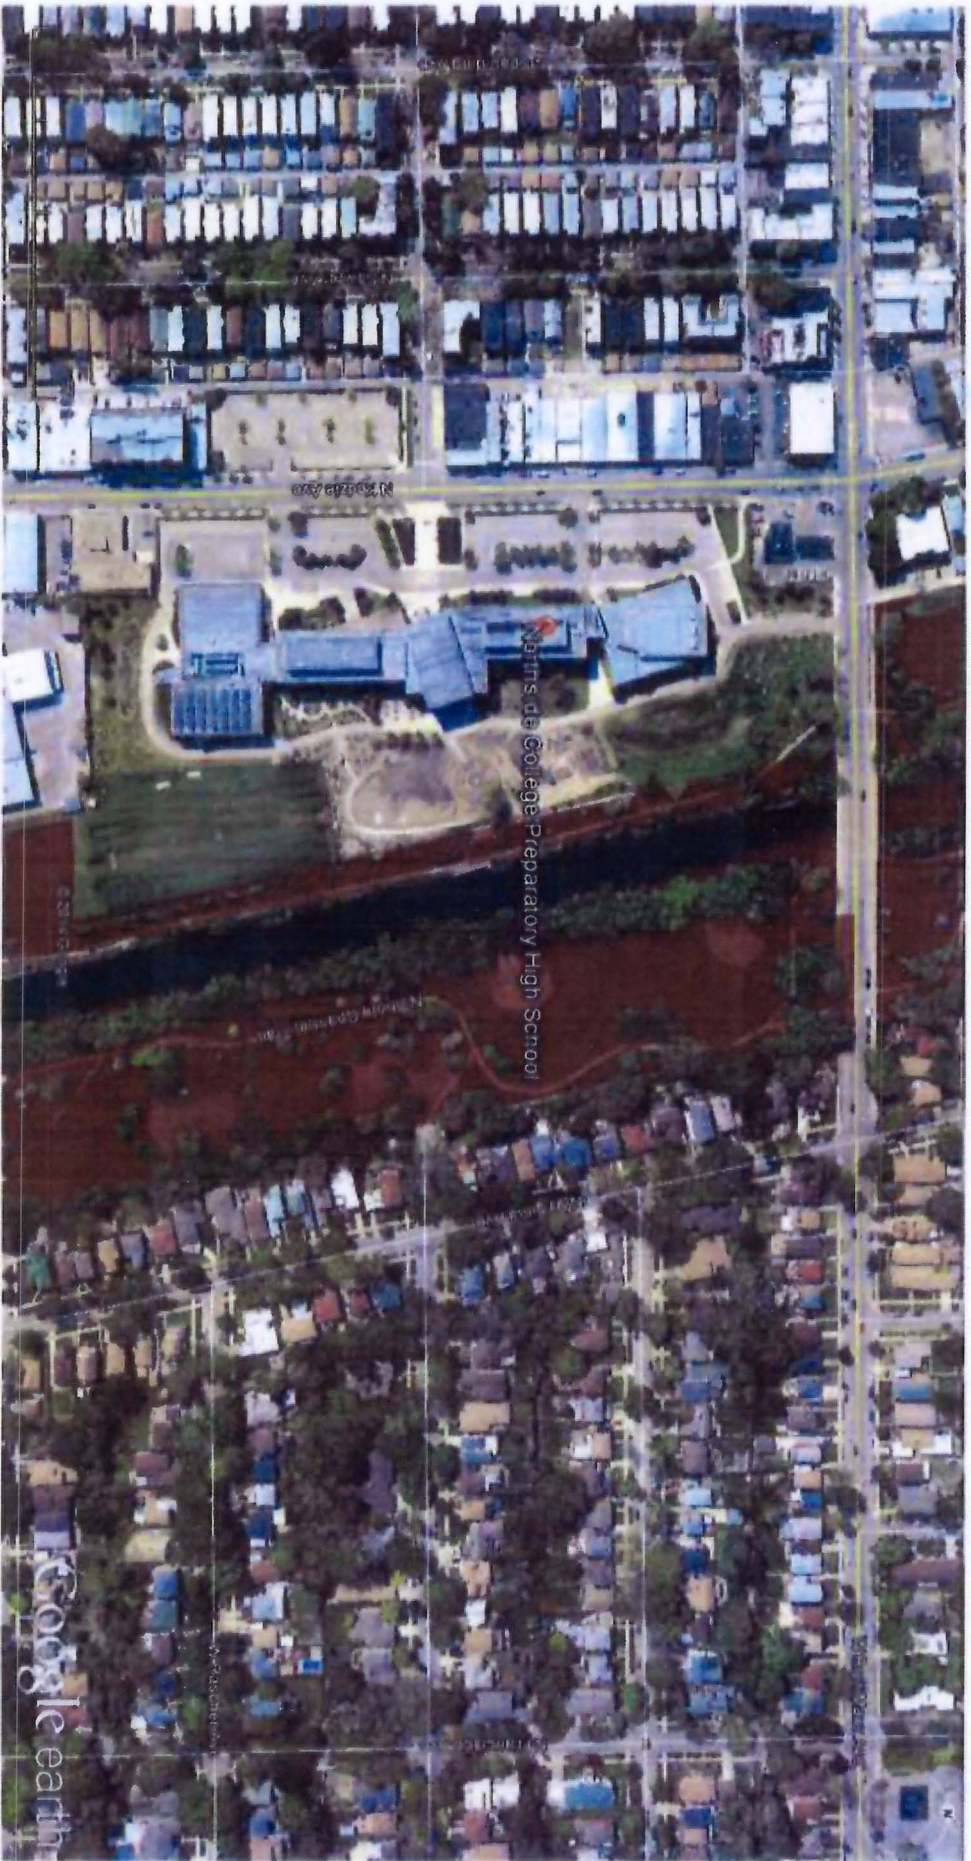

Map # 1 Skokie Sculpture Park
Main St. to Dempster, Evanston

Map # 2 Park No. 538

West Arthur Ave. to West Touhy Ave. ,
Lincolnwood

Map # 3 Lincoln Village Shopping
Center

North Lincoln Ave./West Hood Ave. to
West Devon Ave., Chicago

Map # 4 North Side College Prep
High School, Chicago

Map # 5 River Park, Chicago

Map # 6 Roman Park, Chicago

Map # 7 Neighborspace
West Berteau Ave. to West Montrose
Ave., Chicago

Map # 8 Horner Park, Chicago

Map # 9 Clark Park, Chicago

Map # 10 Lake Katherine Nature
Preserve, Palos Heights

Map # 11 Ann Street, Blue Island

Map # 12 Evanston Ecology Center
Green Bay Rd. to Emerson St.,
Evanston

Map # 13 California Park, Chicago

Map # 14 De Paul College Prep
Chicago