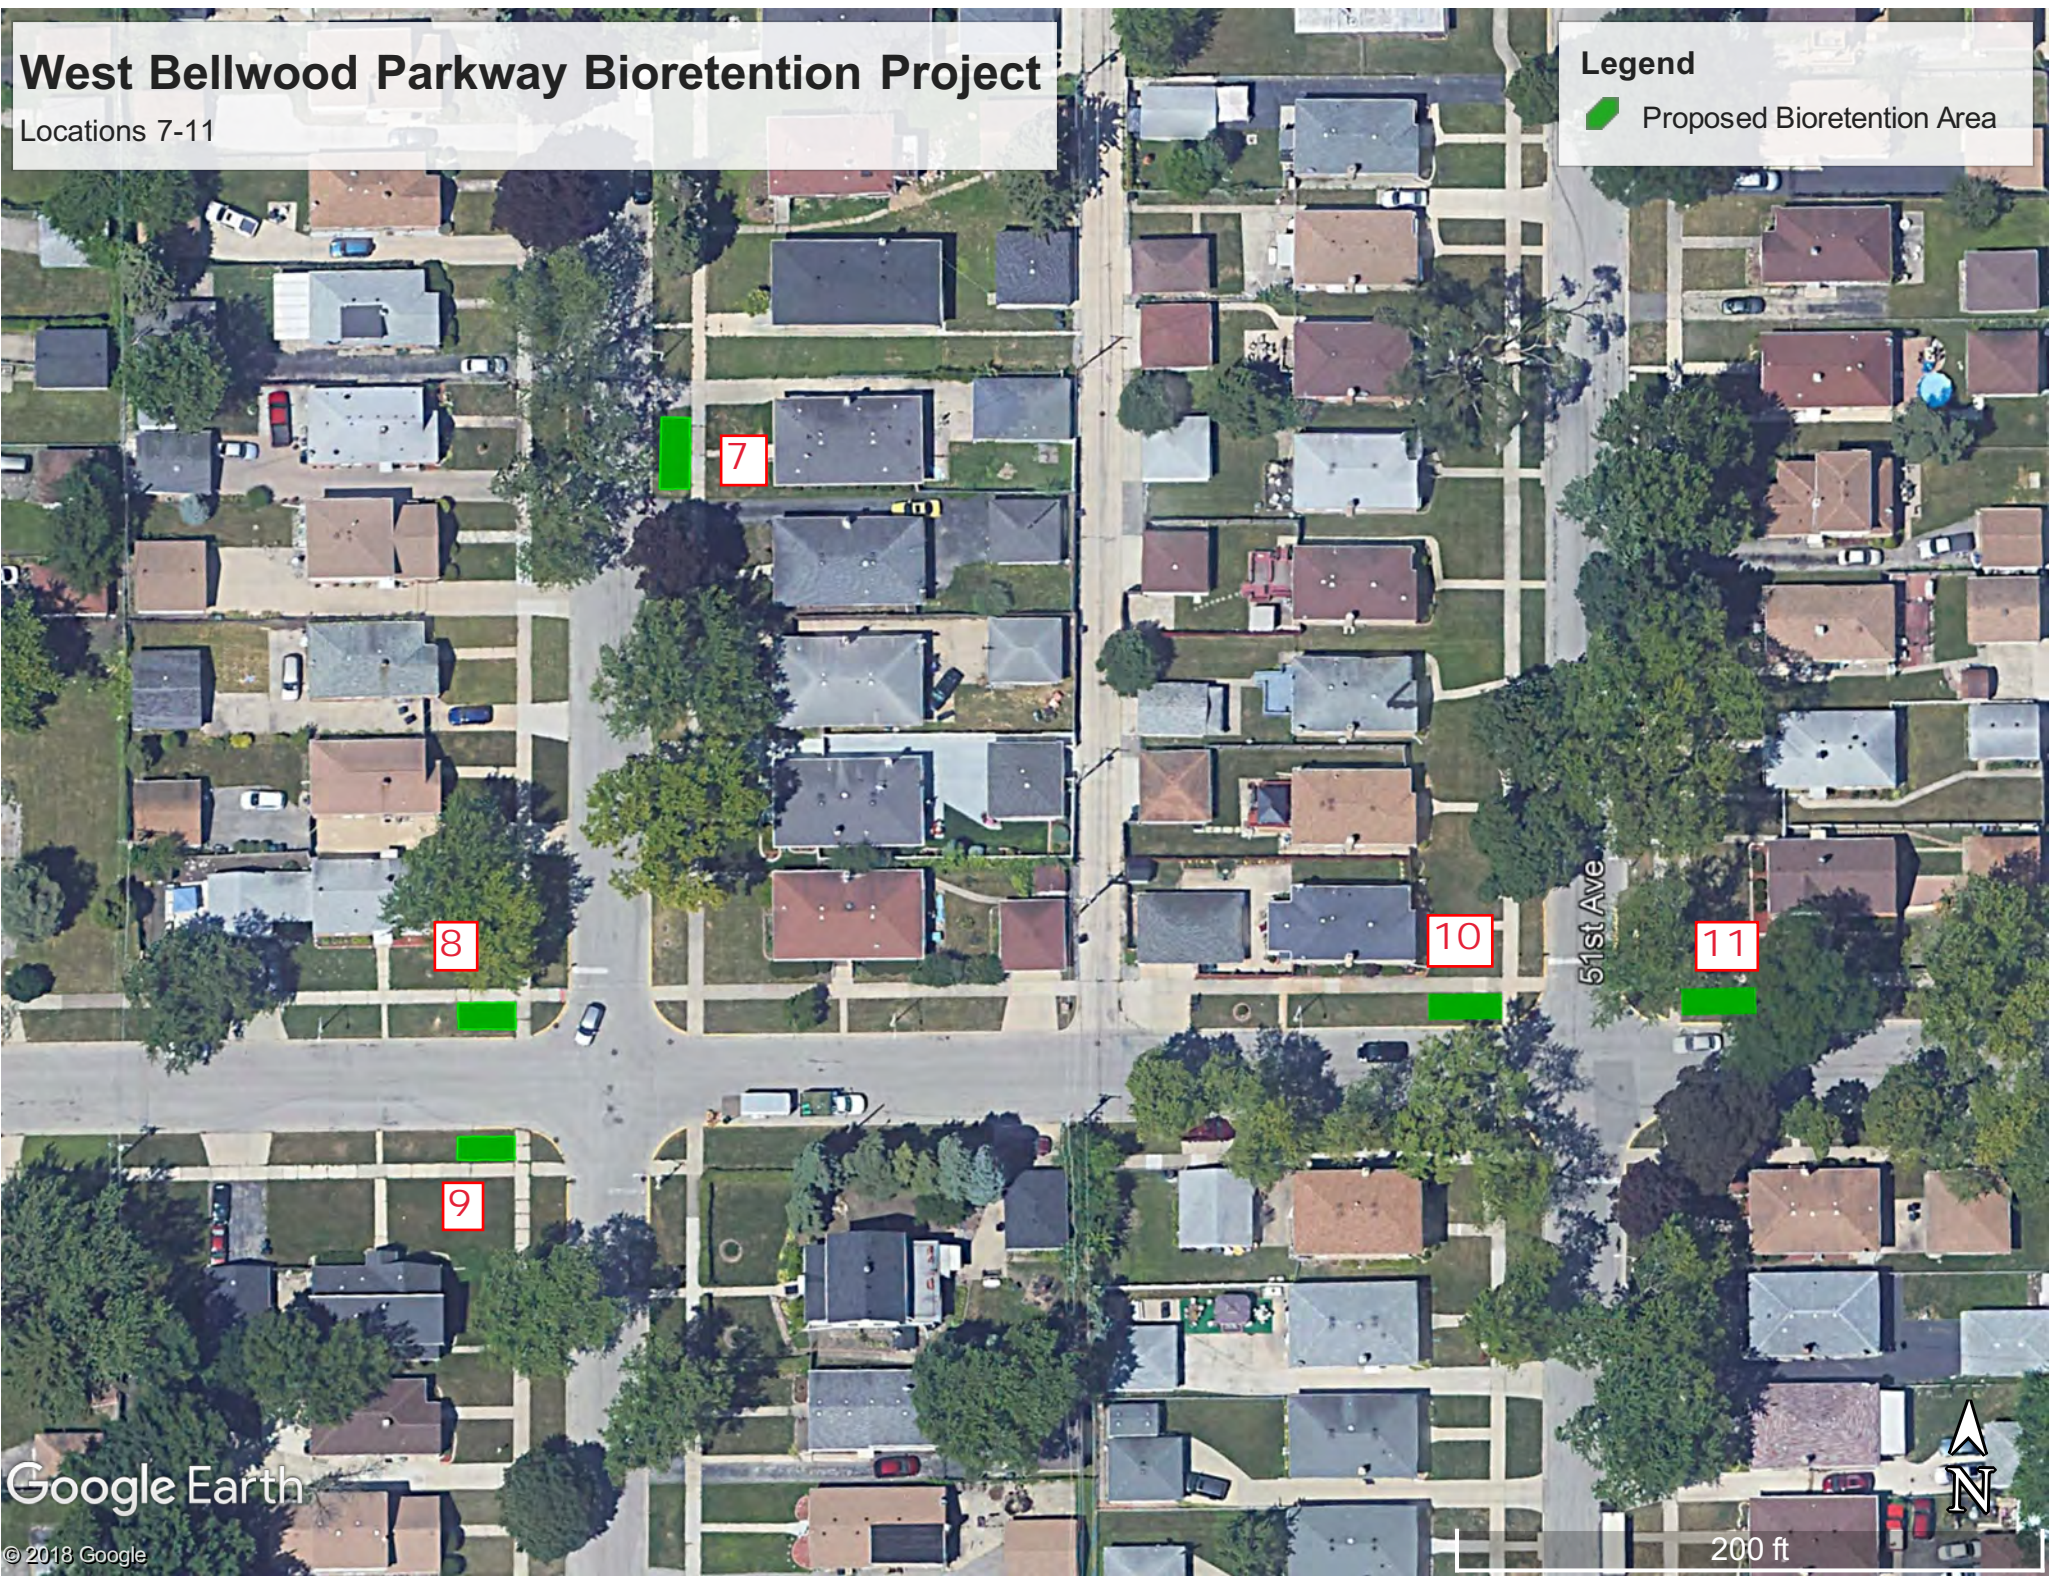

21-IGA-01

West Bellwood Parkway Bioretention Project

Locations 1-6

Legend

 Proposed Bioretention Area

West Bellwood Parkway Bioretention Project

Locations 7-11

Legend

 Proposed Bioretention Area

Google Earth

© 2018 Google

200 ft