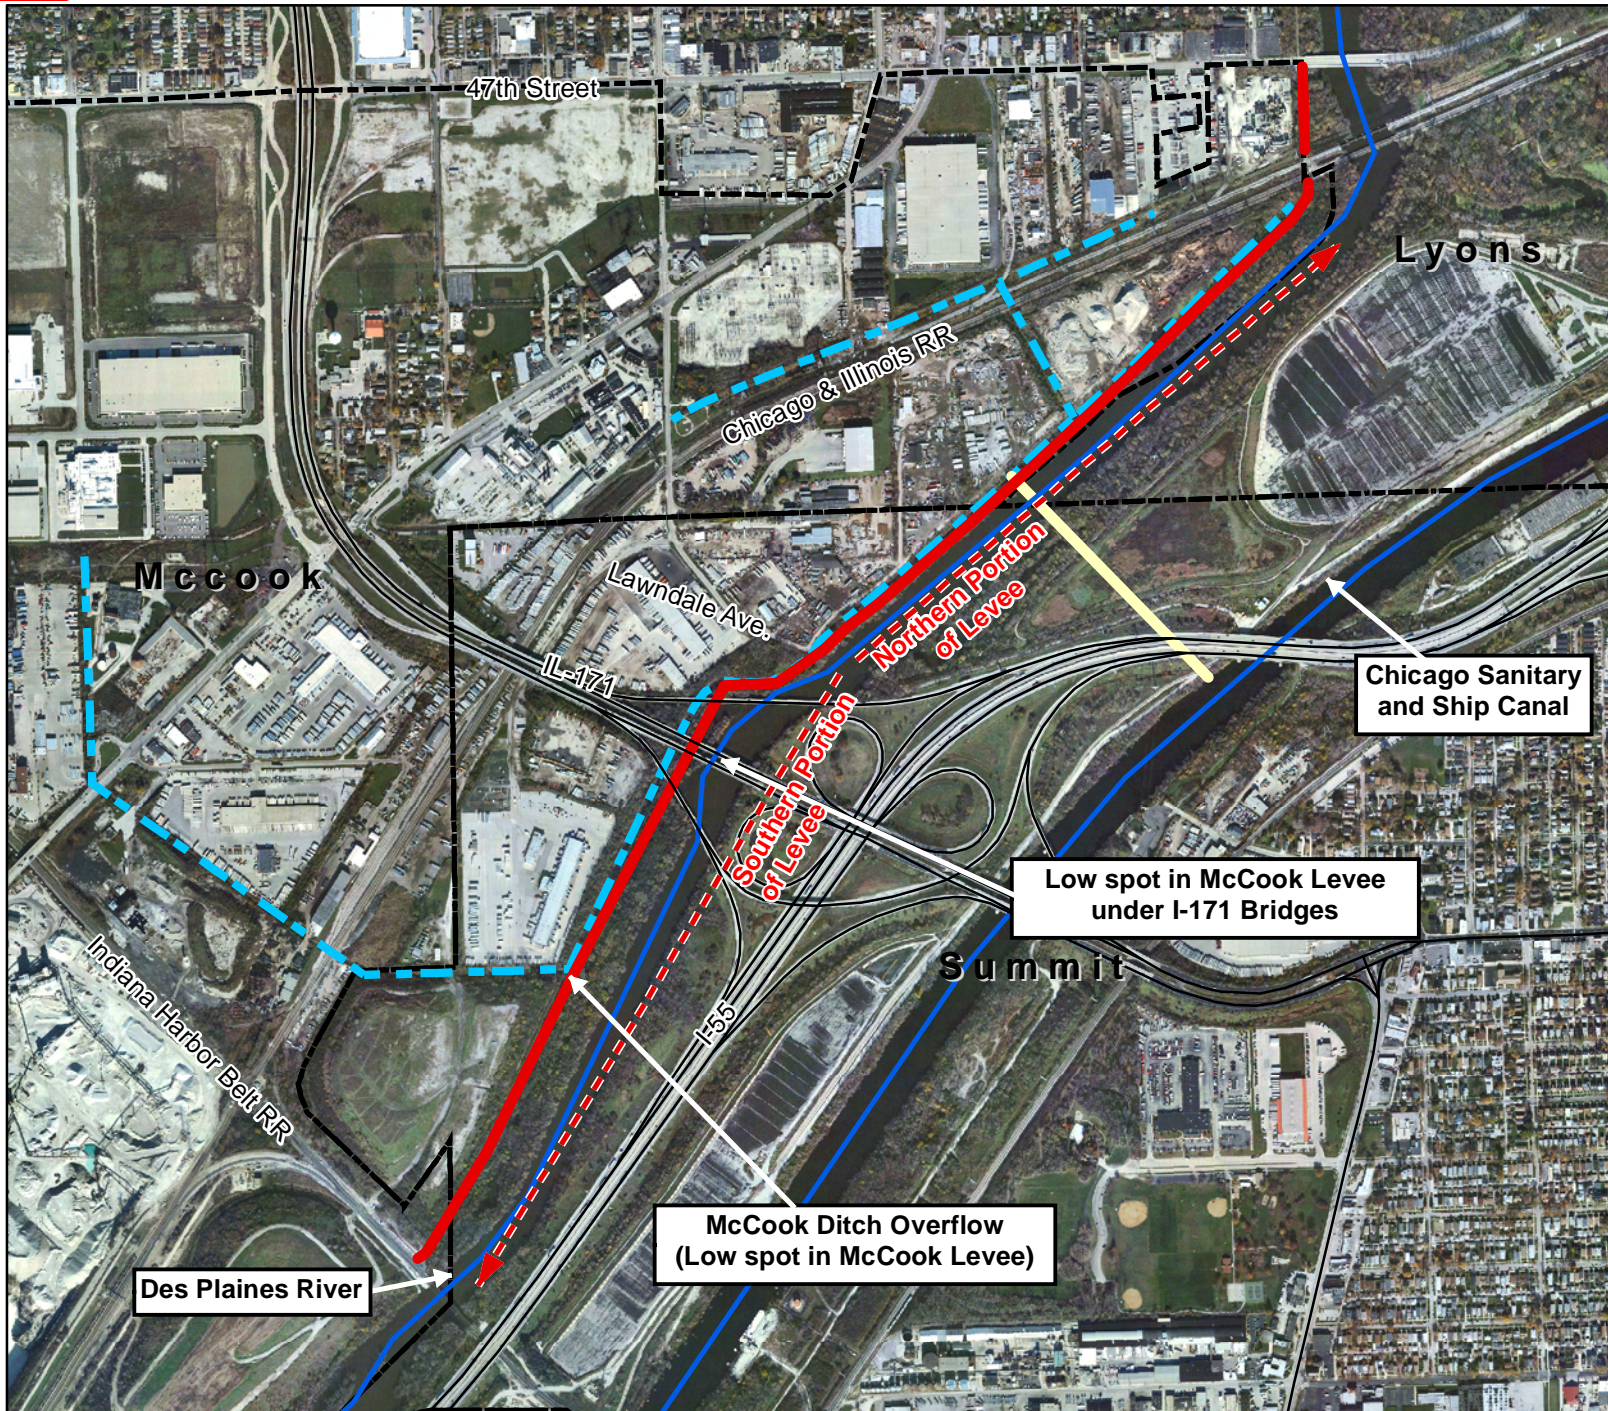

McCook Levee: Project Area

U.S. Army Corps
of Engineers
Chicago District

Legend

Existing Features

- McCook Ditch
- McCook Levee
- Summit Conduit
- Cities

N